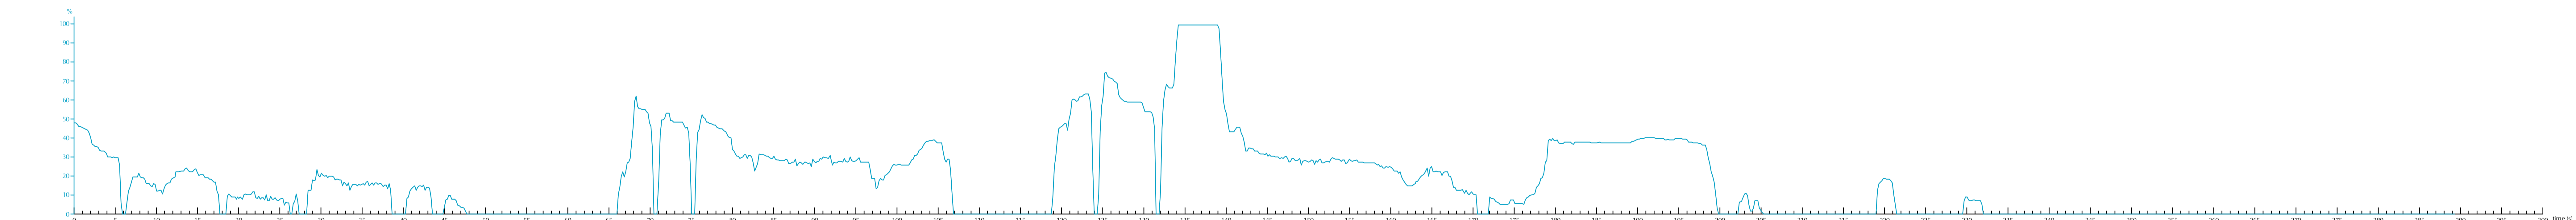

Original Graph of Live Values

Engine Speed Diesel: N/A  
(1) Accelerator pedal position sensor 1: N/A  
Fuel pressure: N/A

Individual Graphs of each Live Value

Engine Speed Diesel: N/A

(1) Accelerator pedal position sensor 1: N/A

Fuel pressure: N/A