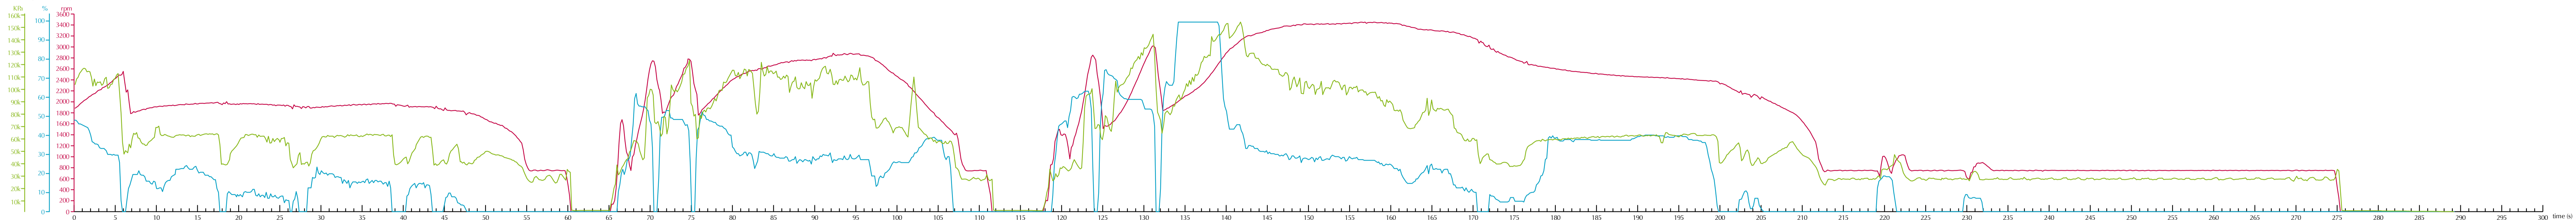

Original Graph of Live Values

Engine Speed Diesel: N/A  
(1) Accelerator pedal position sensor 1: N/A  
Fuel pressure: N/A

Individual Graphs of each Live Value

Engine Speed Diesel: N/A

(1) Accelerator pedal position sensor 1: N/A

Fuel pressure: N/A