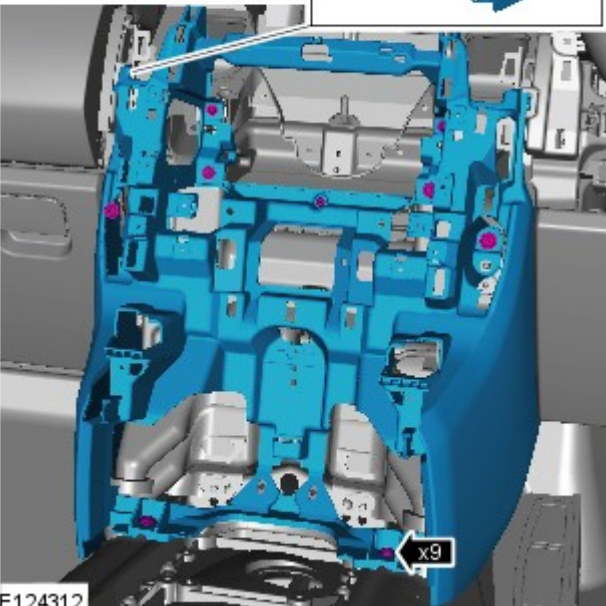

Instrument Panel and Console - Instrument Panel Center Reinforcement

Removal and Installation

Removal

NOTES:

Removal steps in this procedure may contain installation details.

Some variation in the illustrations may occur, but the essential information is always correct.

1. Refer to: [Floor Console](#) (501-12 Instrument Panel and Console, Removal and Installation).

E124505

E123219

E122691

1.  NOTE: LHD shown, RHD similar.

E123222

1.  NOTE: RHD shown, LHD similar.

E123298

E123220

E123221

E122790

E124312

Installation

1. To install, reverse the removal procedure.