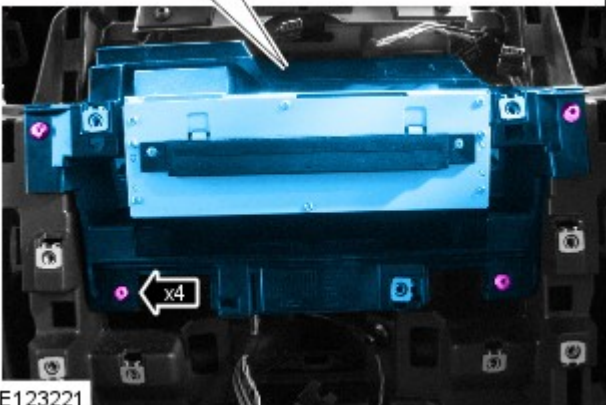

Instrument Panel and Console - Instrument Panel Center Reinforcement

Removal and Installation

Removal

NOTES:

Removal steps in this procedure may contain installation details.

Some variation in the illustrations may occur, but the essential information is always correct.

1. Refer to: [Floor Console](#) (501-12 Instrument Panel and Console, Removal and Installation).

E124505

E123219

E122691

1.  NOTE: LHD shown, RHD similar.

E123222

1.  NOTE: RHD shown, LHD similar.

E123298

E123220

E123221

E122790

E124312

Installation

1. To install, reverse the removal procedure.