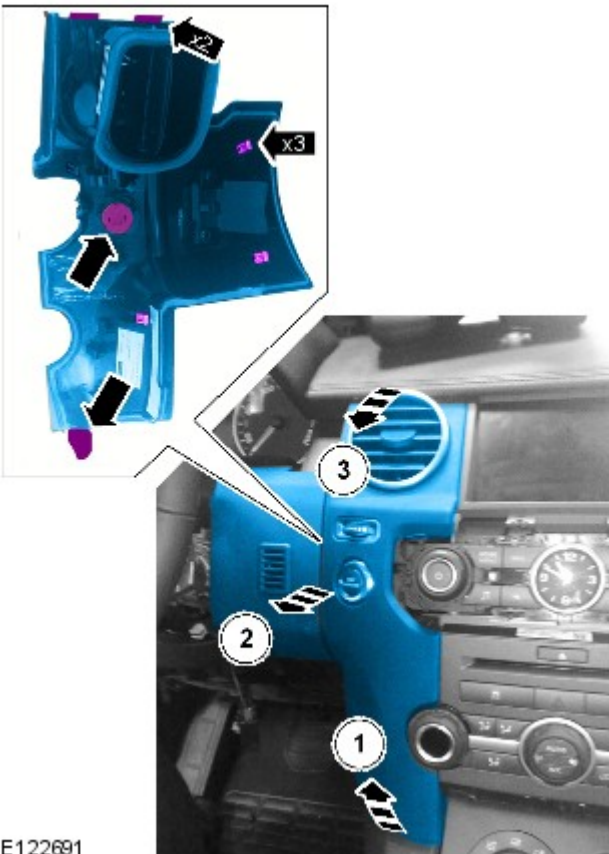

Instrument Panel and Console - Instrument Panel Center Reinforcement

Removal and Installation

Removal

NOTES:

Removal steps in this procedure may contain installation details.

Some variation in the illustrations may occur, but the essential information is always correct.

1. Refer to: [Floor Console](#) (501-12 Instrument Panel and Console, Removal and Installation).

E124505

E123219

E122691

1.  NOTE: LHD shown, RHD similar.

E123222

1.  NOTE: RHD shown, LHD similar.

E123298

E123220

E123221

E122790

E124312

Installation

1. To install, reverse the removal procedure.