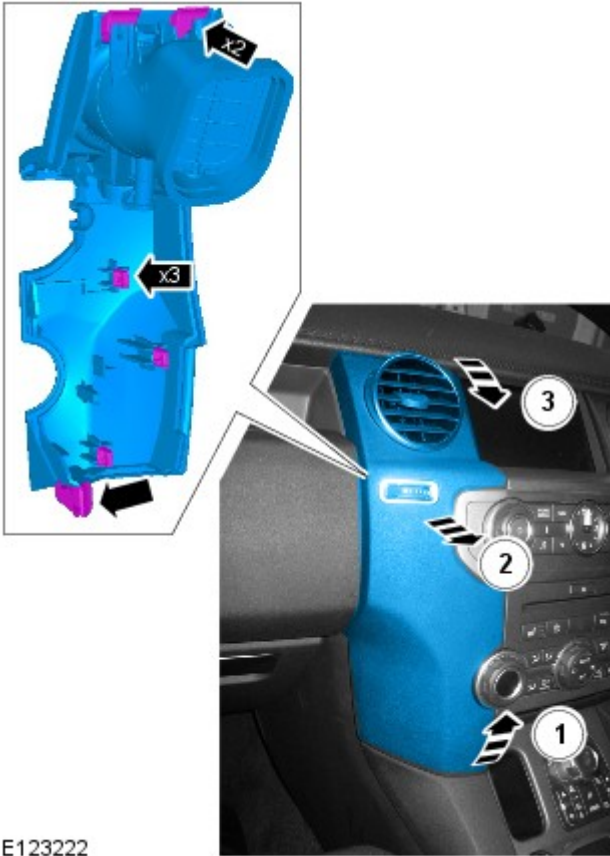

Instrument Panel and Console - Instrument Panel Center Reinforcement

Removal and Installation

Removal

NOTES:

Removal steps in this procedure may contain installation details.

Some variation in the illustrations may occur, but the essential information is always correct.

1. Refer to: [Floor Console](#) (501-12 Instrument Panel and Console, Removal and Installation).

E124505

E123219

E122691

1.  NOTE: LHD shown, RHD similar.

E123222

1.  NOTE: RHD shown, LHD similar.

E123298

E123220

E123221

E122790

E124312

Installation

1. To install, reverse the removal procedure.