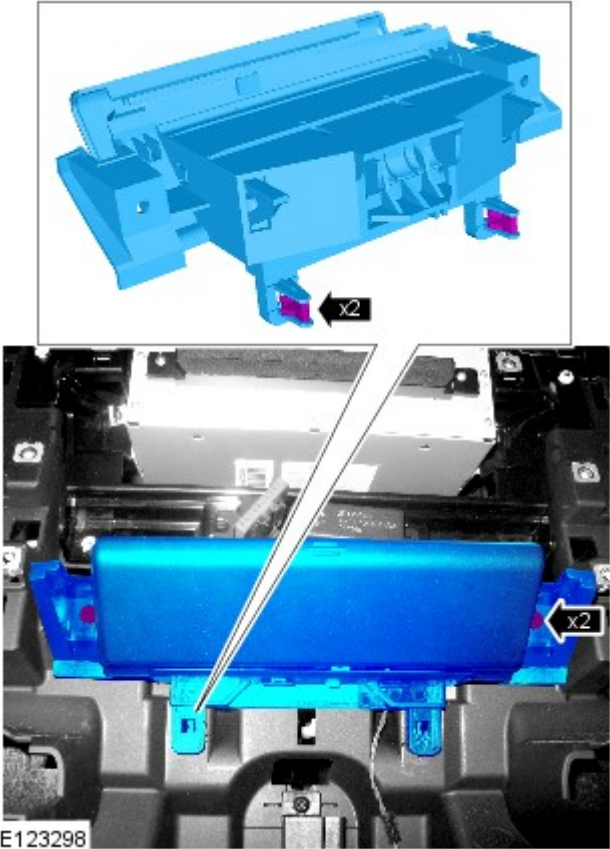

Instrument Panel and Console - Instrument Panel Center Reinforcement

Removal and Installation

Removal

NOTES:

Removal steps in this procedure may contain installation details.

Some variation in the illustrations may occur, but the essential information is always correct.

1. Refer to: [Floor Console](#) (501-12 Instrument Panel and Console, Removal and Installation).

E124505

E123219

E122691

1.  NOTE: LHD shown, RHD similar.

E123222

1.  NOTE: RHD shown, LHD similar.

E123298

E123220

E123221

E122790

E124312

Installation

1. To install, reverse the removal procedure.