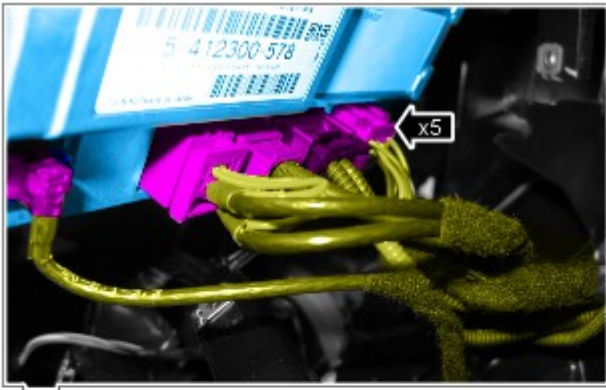

Instrument Panel and Console - Instrument Panel Center Reinforcement

Removal and Installation

Removal

NOTES:

Removal steps in this procedure may contain installation details.

Some variation in the illustrations may occur, but the essential information is always correct.

1. Refer to: [Floor Console](#) (501-12 Instrument Panel and Console, Removal and Installation).

E124505

E123219

E122691

1.  NOTE: LHD shown, RHD similar.

E123222

1.  NOTE: RHD shown, LHD similar.

E123298

E123220

E123221

E122790

E124312

Installation

1. To install, reverse the removal procedure.