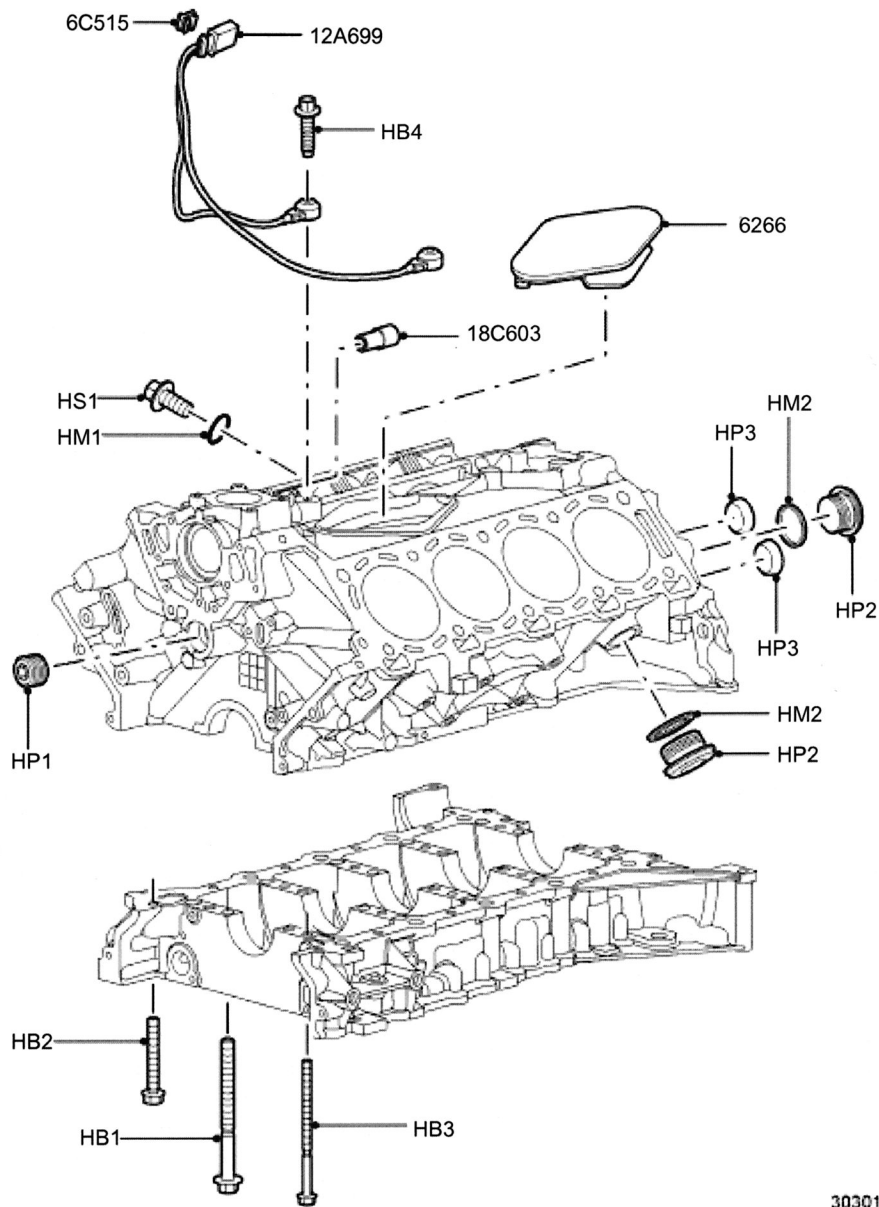

With compliments from ,

VIN:
SALAG254X6A373128

Catalogue: LR3/Discovery 3 (GCAT) 2005-2009

Section: 303-01/10 CYLINDER BLOCK AND PLUGS, 4.4 AJ PETROL V8 (AJ PETROL 4.4 V8 EFI (220KW))

Build Date
12/05/2005

3030110
10-2004
448DEF
P0123577-03