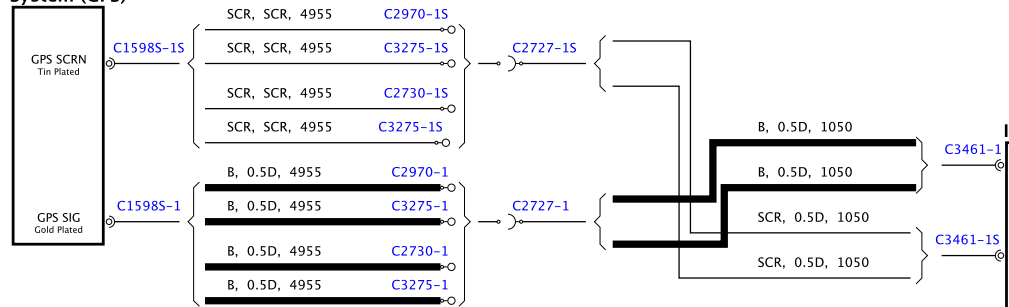

Antenna-Global Positioning System (GPS)