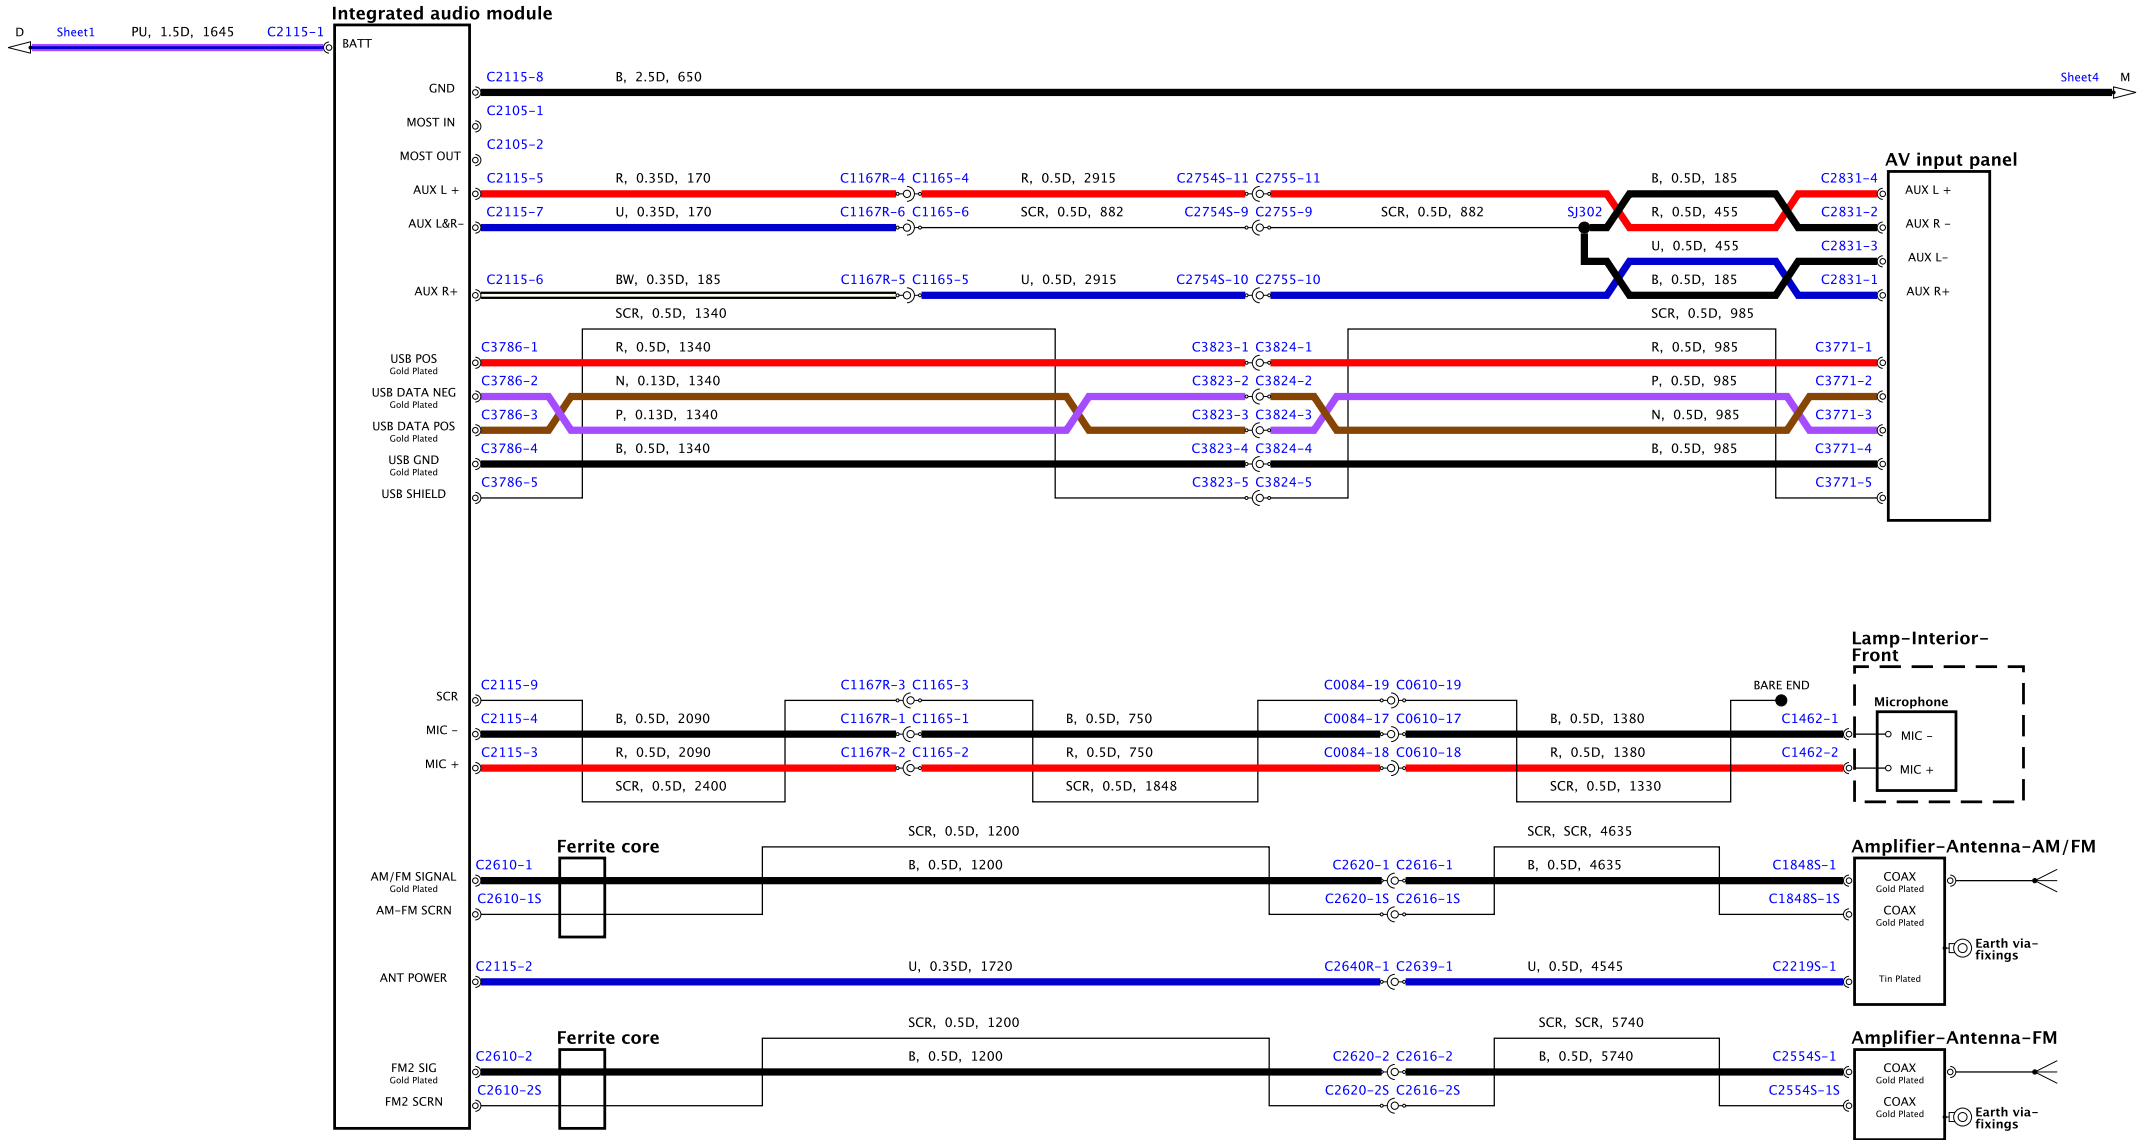

002-20441-D-A-02-08-Service (310-13M).PP

C Sheet1
A Sheet1

0102-70441-D-A-04-08-Service 6.110-13MY-PP

002-70443-D-A-01-08-Service 6.110-13Mv-PP

D02-70443-D-A-00-00-08-Service U330-13M-PP

Sheet5 AJ

Sheet5 AK

Sheet5 AL

C2648S-1

DH02-70441-D-A-07-08-Service 0.110-13MY-09

Antenna-Global Positioning System (GPS)

Integrated audio module

Splices to be 150mm from IAM

Module- Navigation control- Asia

Antenna-Global Positioning System (GPS)