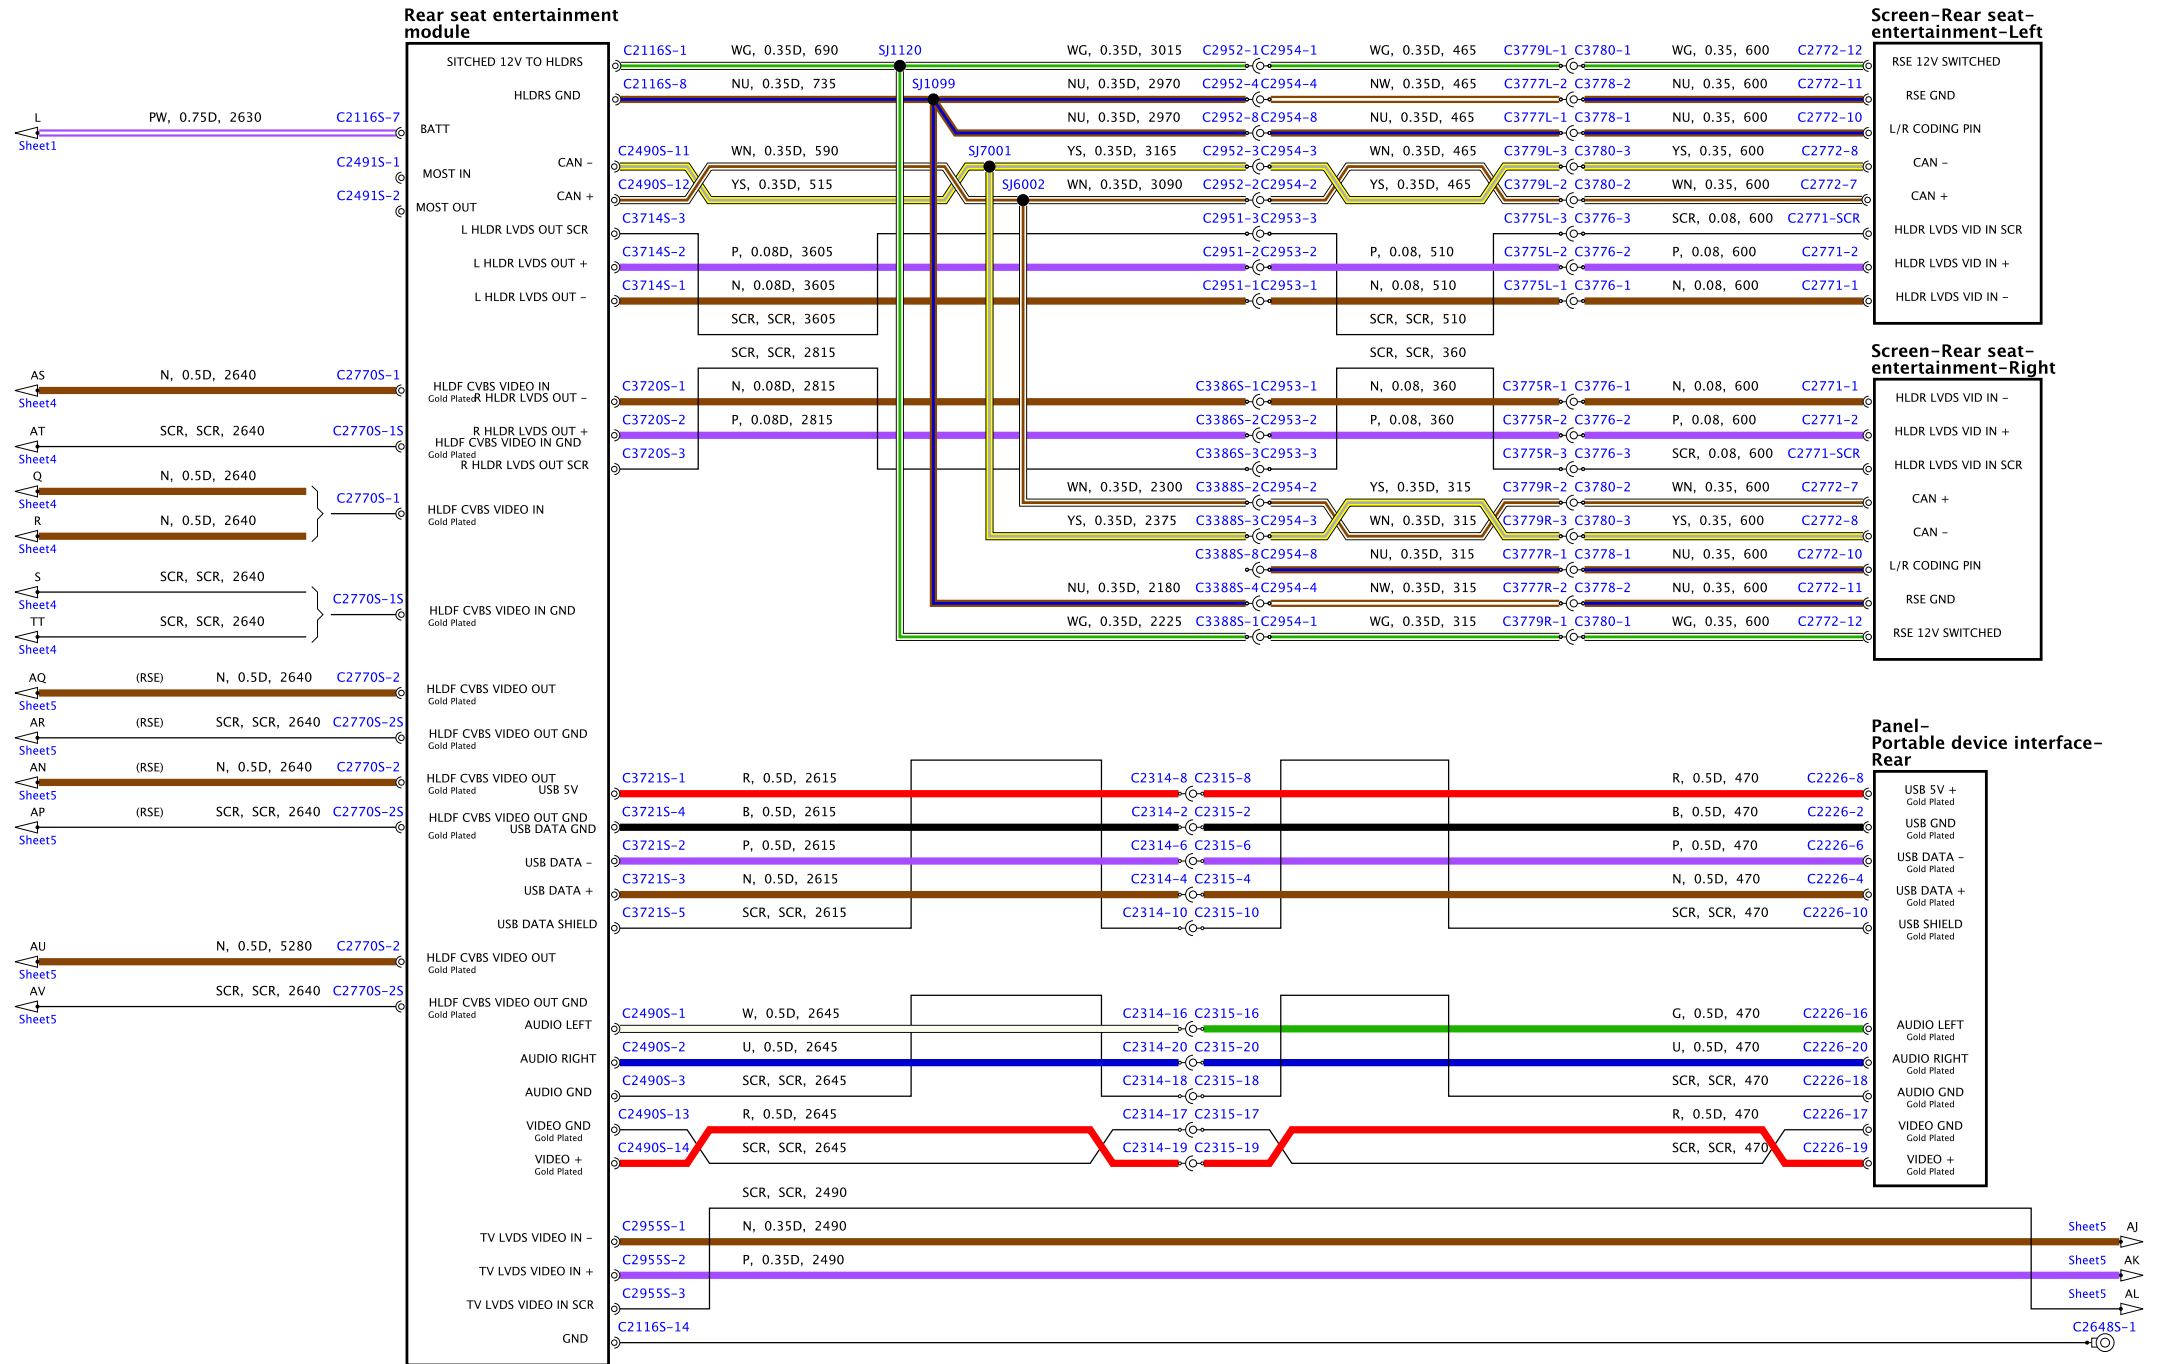

Sheet5 AJ

Sheet5 AK

Sheet5 AL

C2648S-1