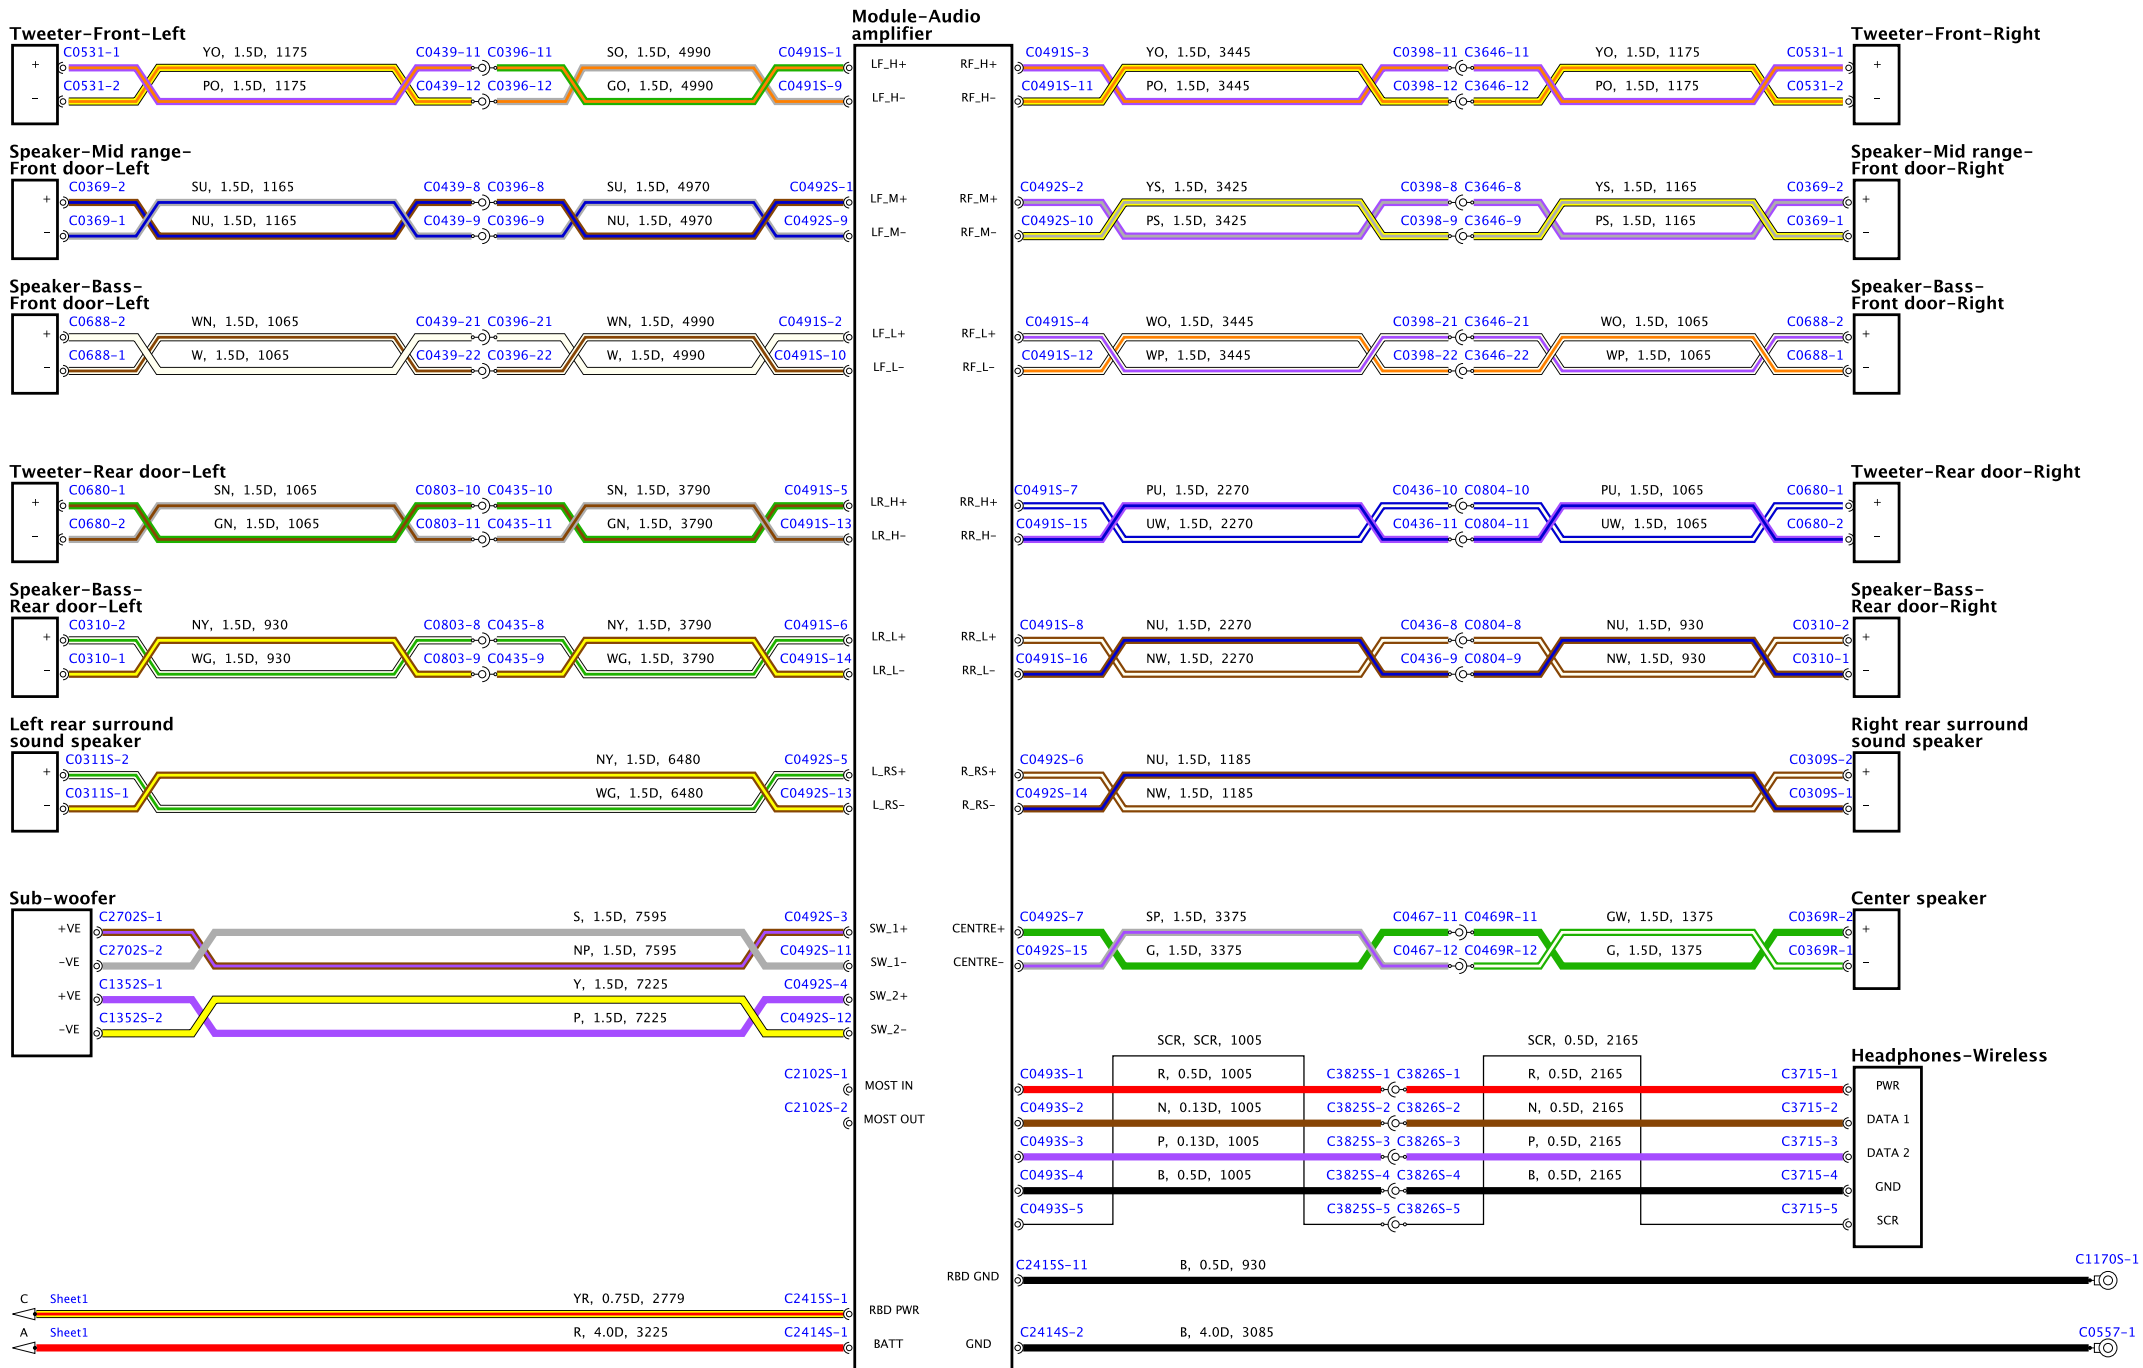

002-20441-D-A-02-08-Service (310-13M).PP

C Sheet1
A Sheet1

0102-70441-D-A-04-08-Service 6.110-13MY-PP

002-70443-D-A-01-08-Service 6.110-13Mv-PP

D02-70443-D-A-00-00-08-Service U330-13M-PP

Sheet5 AJ

Sheet5 AK

Sheet5 AL

C2648S-1

DH02-70441-D-A-07-08-Service 0.110-13MY-09

Antenna-Global Positioning System (GPS)

Integrated audio module

Splices to be 150mm from IAM

Module- Navigation control- Asia

Antenna-Global Positioning System (GPS)