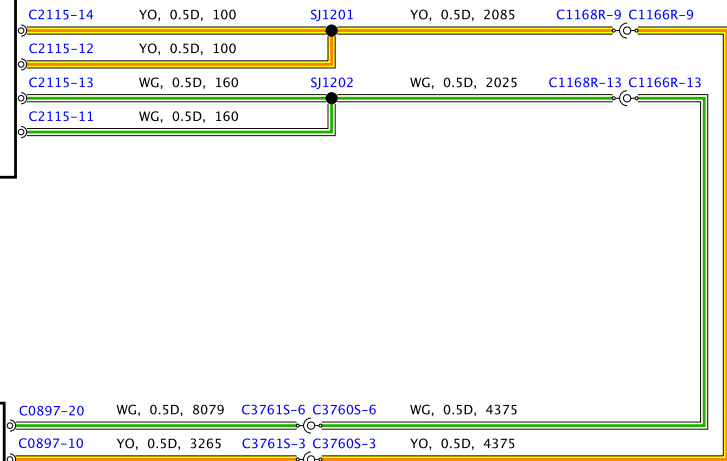

Splices to be 150mm from IAM