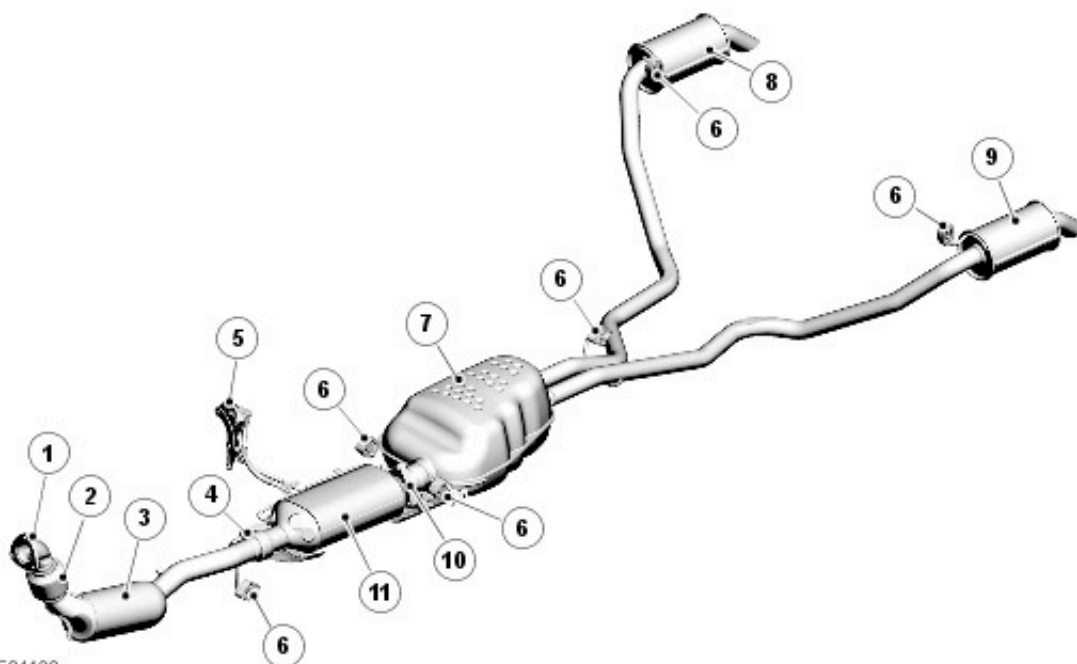

PARTICULATE FILTER - FROM 2008 MY (WHERE FITTED)

E91409

Item	Part Number	Description
1	-	Inlet flange
2	-	Flexible de-coupler
3	-	Catalytic converter
4		Clamp
5		Differential pressure sensor
6	-	Mounting rubber (6 off)
7		Silencer - Centre
8	-	Silencer - Rear Left Hand (LH)
9	-	Silencer - Rear Right Hand (RH)
10	-	Flange joint and gasket
11		DPF