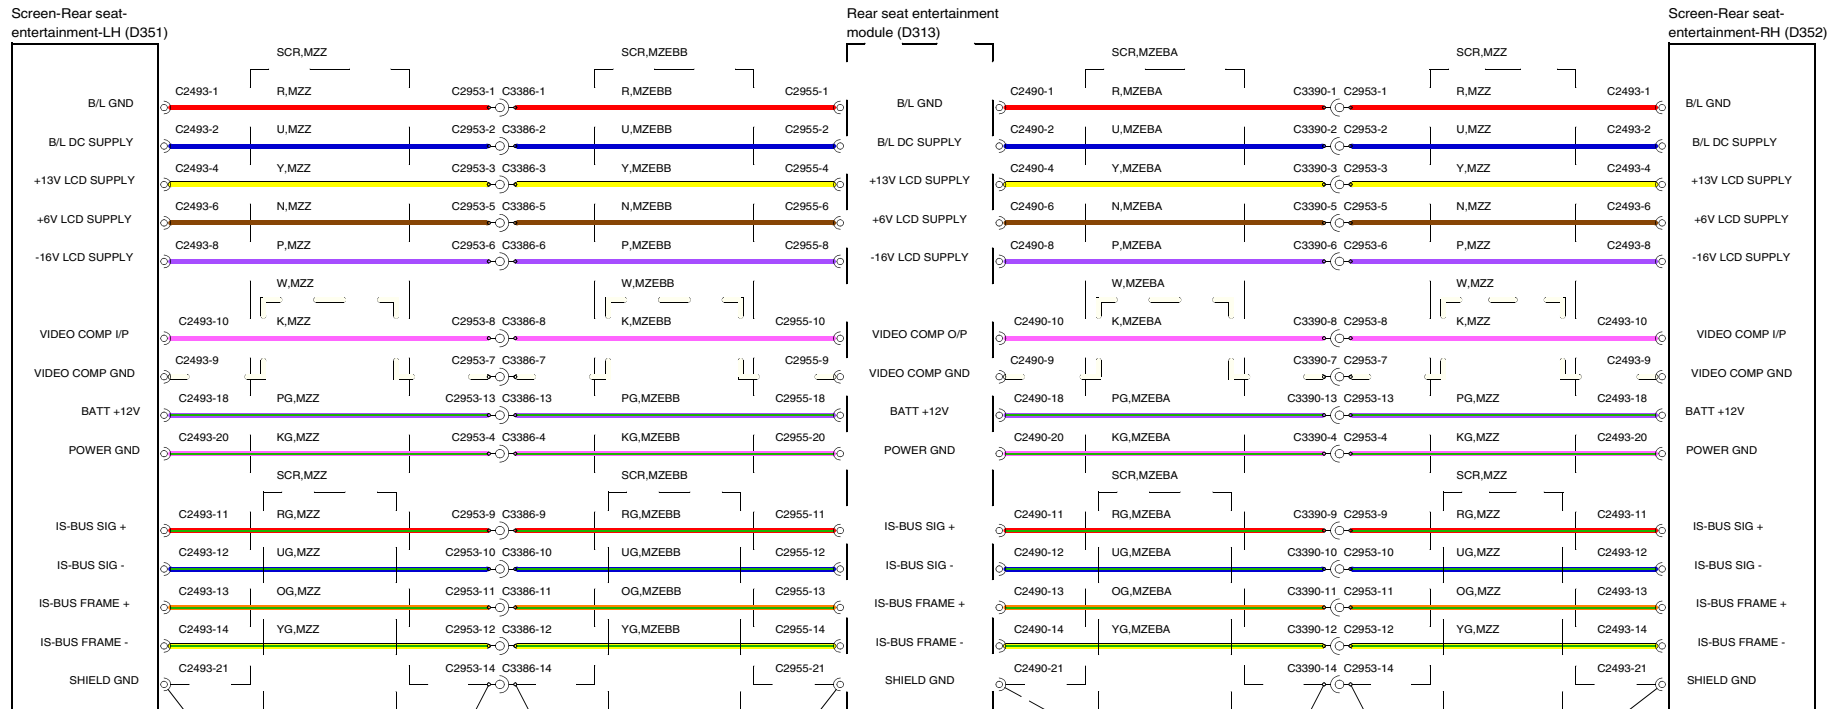

RSE MEMORY/POWER SEATS

RSE MANUAL SEATS (NAV)

RSE MANUAL SEATS (NON-NAV)