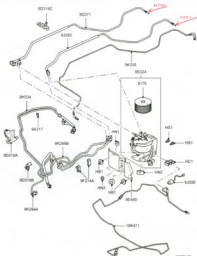

With compliments from .

Catalogue: LRSDiscovery 3 (DCAT) 2008-

Section: 310-01/100 FUEL LINES, 2.7 DIESEL V6 (LICH DIESEL 2.7 V6 (140KW))

3100110
04/2008
270079
BMW/BMW